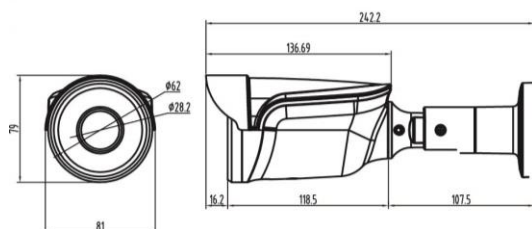

NETWORK IP CAMERA

HIP-HP54/4K

8MP NETWORK IP IR BULLET CAMERA

STARVIS **H.265** **WDR**

Features

- Sony STARVIS 8.51MP Image Sensor
- Ultra low light color camera(0.01lux/F1.2)
- Triple codec(H.265, H.264, MJPEG)
- Triple Stream
- Max 30fps @ 3,840x2160p
- Support Onvif/PoE
- DOL True WDR
- IR LED : 54 units(50m)
- True Day & Night
- Fixed Lens 4mm
- IP66 Weatherproof

Camera Specifications

IMAGE	Image Sensor	Sony Starvis 8.51MP(1/2.5") Image Sensor
	Scan System	Progressive Scan
	Total Pixels	3864(H) x 2218(V), 8.57 Mega Pixels
	Effective Pixels	3864(H) x 2202(V), 8.51 Mega Pixels
Function	Day & Night	Auto / Day(Color) / Night(BW)
	Privacy Area	On / Off (8 Programmable Zones)
	Motion Detection	4 Zone, On / Off
	W D R	DOL True WDR
	3D DNR	2DNR, 3DNR
	S/N Ratio	More 52dB
	BLC	HLC, BLC
	Digital Zoom	16x
	Degof/LDS/Mirror	On / Off
	White Balance	ATW-Indoor/Outdoor, Shade, Clear sky, Fluorescent light, Light bulb, Flame, Manual
Lens	Focal Length	Fixed Lens 4mm
IR LEDs	IR LEDs	High Power IR LED 4 units
Electrical	Power Supply	DC12[V] ±10% / Max 750mA
Environmental	Operating Temp.	-10°C ~ +50°C
	Preservation Temp.	-20°C ~ +60°C
	Humidity	0% ~ 80%
Mechanical	Weight.	Approx. 750g(W/Sunshield & Bracket)

Network Specifications

System	OS	Embedded Linux
Network	Interface	RJ45 10/100/1000 Base-T
	Protocol	TCP/IP, UDP, IPv4/v6, HTTP, HTTPS, FTP, UpnP, RTP, RTSP, RTCP, DHCP, ARP, Zeroconf
	Onvif	ver18.06
	Simultaneous Access	Max. 10 user
Video	Compress Format	H.265 Main Profile, H.264(High, Main, Base Line Profile), MJPEG
	Resolution	3840x2160(4K), 2592x1944(5M), 2048x1536(QXGA), 1920x1080(FHD), 1280x1024(SXGA), 1280x720(HD), 704x480(4CIF/NT), 704x576(4CIF/PAL) 640x480(VGA), 352x288(CIF), 320x240(QVGA)
	Frame Rate	Max. 30fps @all resolution
	Streaming	Simultaneously H.265 and MJPEG (Triple Streaming), Simultaneously H.264 and MJPEG (Triple Streaming), Independent Frame Rate and Bandwidth Control, VBR/CBR Mode
Audio	Compress Format	G.711 u-law
	Streaming	Two way
Event	Sensor In	1(NC/NO)
	Alarm Out	1 (Digital Output, Open Collector)
Web Browser	OS	Windows 7, 8, 10
	Manager	IE(over 11), Firefox, Safari, Opera
	Viewer	IE only (Active-X)

*Specification and Design are subject to change without notice